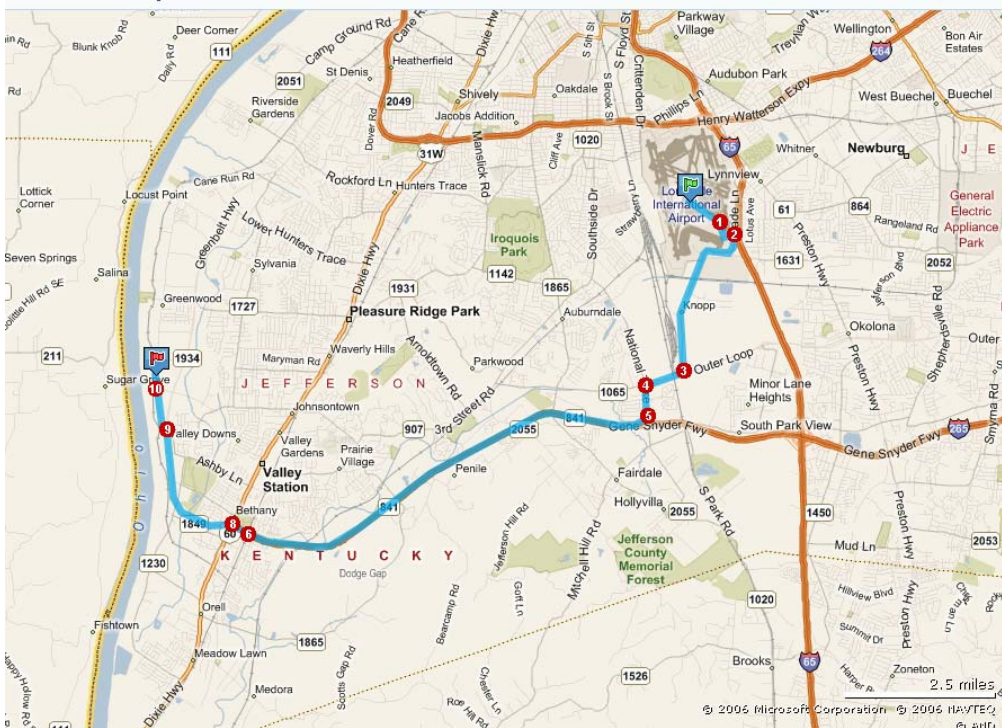

Driving Directions

Master Lock
8651 Cane Run Road
Louisville, KY 40258

If you are coming in from the Louisville Airport:

Distance: 16 Miles/**Time:** 22 minutes

1. Take local road onto SR-1065
2. Turn Left [SOUTH] onto SR-1020 [National Turnpike]
3. Take ramp [RIGHT] onto SR-841 [Gene Snyder Fwy] towards
4. KY-841/US31W/US-60
5. Turn RIGHT onto ramp towards Fort Knox
6. Take Ramp onto SR-1934 [Greenbelt Hwy] towards KY-1934/Greenbelt Hwy/
7. Riverport
8. Turn LEFT [WEST] onto SR-1230 [Johnstontown Rd]
9. Keep straight onto SR-1230 [Cane Run Road]

From the North:

Take 65 South to SR-264 to 31W South [Dixie Hwy]

From the South:

Take 65 South to SR-841 West