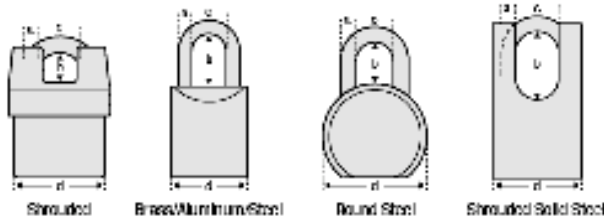

ProSeries® Interchangeable Core Component Parts

	Model #	Vertical Shackle Clearance (b)	Components														
			Shackle	Ball Bearings	Cylinder	Trap Door	Actuator		Flared Nut	Screw							
							NRK*	NRK**									
			A	B	C	D	E		F	G							
Weather Tough®	2-1/8" Wide Laminated Steel Body, Shackle Dimensions: a: 5/16" c: 7/8"																
	6421	1-1/8"	293S6121	6121-0427	See List P.14	N/A	6121-0423	6121-0424	N/A	N/A							
	6421LF	1-1/2"	293LF6121														
	6421LJ	2-3/8"	293LJS6121														
	6421LN	5-3/4"	293LN6121														
	2-5/8" Wide Laminated Steel Body, Shackle Dimensions: a: 7/16" c: 7/8"																
	6427	1-3/8"	293S6127	6121-0427	See List P.14	N/A	6121-0423	6121-0424	N/A	N/A							
	6427LH	1-7/8"	293LHS6127														
6427LJ	2-3/8"	293LJ6127															
6427LN	5-3/4"	293LN6127															
Iron Shroud	2-1/8" Wide Laminated Steel Body, Shackle Dimensions: a: 5/16" c: 7/8"																
	6521	3/4"	293S6321	6121-0427	See List P.14	N/A	6121-0423	6121-0424	N/A	N/A							
	2-5/8" Wide Laminated Steel Body, Shackle Dimensions: a: 7/16" c: 7/8"																
	6527	3/4"	293S6327	6121-0427	See List P.14	N/A	6121-0423	6121-0424	N/A	N/A							
Solid Brass	1-9/16" Wide Solid Brass Body, Shackle Dimensions: a: 1/4" c: 25/32"																
	6831	1-1/16"	293S6830	0220-0302	See List P.14	N/A	6831-0421	6830-0422	N/A	N/A							
	6831B	1-1/16"	293B6830														
	6831LF	1-9/16"	293LFS6830														
	6831BLF	1-9/16"	293LFB6830														
	1-3/4" Wide Solid Brass Body, Shackle Dimensions: a: 5/16" c: 29/32"																
	6841	1-3/16"	293S6121	6121-0427	See List P.14	N/A	6841-0421	6121-0424	N/A	N/A							
	6841B	1-3/16"	293B6840														
	6841LF	1-1/2"	293LFS6121														
	6841LJ	2-7/16"	293LJS6121														
	6841BLJ	2-7/16"	293LJB6840														
	2" Wide Solid Brass Body, Shackle Dimensions: a: 3/8" c: 29/32"																
	6851	1-1/2"	293S6125	6121-0427	See List P.14	N/A	6841-0421	6121-0424	N/A	N/A							
6851B	1-1/2"	293B6850															
6851LJ	2-1/2"	293LJ6125															
6851BLJ	2-1/2"	293LJB6850															
Solid Aluminum	1-9/16" Wide High Visibility Aluminum Body, Shackle Dimensions: a: 1/4" c: 25/32"																
	6836RED	1-1/16"	293S6830	0220-0302	See List P.14	N/A	6831-0421	6830-0422	N/A	N/A							
	6836LFRED	1-9/16"	293LFS6830														
	6836LTRED	3"	293LTS6830														
	6836ORJ	1-1/16"	293S6830														
	6836LFORJ	1-9/16"	293LFS6830														
	6836LTORJ	3"	293LTS6830														
	6836YLW	1-1/16"	293S6830														
	6836LFYLW	1-9/16"	293LFS6830														
	6836LTYLW	3"	293LTS6830														
	6836GRN	1-1/16"	293S6830														
	6836LFGRN	1-9/16"	293LFS6830														
	6836LTGRN	3"	293LTS6830														
	6836BLU	1-1/16"	293S6830														
	6836LFBLU	1-9/16"	293LFS6830														
	6836LTBLU	3"	293LTS6830														
	6836BLK	1-1/16"	293S6830														
	6836LFBLK	1-9/16"	293LFS6830														
	6836LTBLK	3"	293LTS6830														
	Solid Steel	1-9/16" Wide Solid Steel Body, Shackle Dimensions: a: 1/4" c: 25/32"															
7031		1-1/16"	293S6830								0220-0302	See List P.14	N/A	6831-0421	6830-0422	N/A	N/A
7031LF		1-9/16"	293LFS6830														
7031LT		3"	293LTS6830														
1-3/4" Wide Solid Steel Body, Shackle Dimensions: a: 5/16" c: 29/32"																	
7041		1-3/16"	293S6121	6121-0427	See List P.14	N/A	6841-0421	6121-0424	N/A	N/A							
7041LJ		2-1/2"	293LJS6121														
2" Wide Solid Steel Body, Shackle Dimensions: a: 3/8" c: 29/32"																	
7051	1-1/2"	293S6125	6121-0427	See List P.14	N/A	6841-0421	6121-0424	N/A	N/A								
7051LJ	2-1/2"	293LJS6125															
Shrouded Solid Steel	1-9/16" Wide Solid Steel Body, Shackle Dimensions: a: 1/4" c: 25/32"																
	7036	1-1/16"	293S6830	0220-0302	See List P.14	N/A	6831-0421	6830-0422	N/A	N/A							
1-3/4" Wide Solid Steel Body, Shackle Dimensions: a: 5/16" c: 29/32"																	
7046	1-3/16"	293S6121	6121-0427	See List P.14	N/A	6841-0421	6121-0424	N/A	N/A								